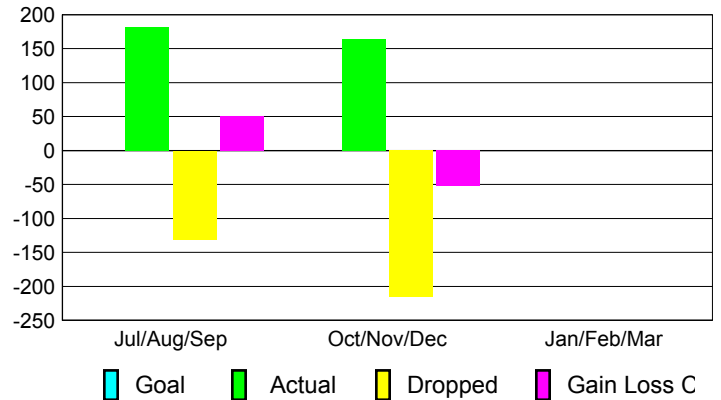

### YTD Status Quo Clubs 2012-2013

Status Quo Clubs Compared to Status Quo Members

## MEMBERSHIP

Membership Results  
2012-2013

Membership  
2011-2012

Month	Net Memb Goal	Actual New Memb	Actual Dropped Memb	Gain/Loss of Memb	Gain/Loss of Memb
Jul/Aug/Sep	0	182	-131	51	-34
Oct/Nov/Dec	0	164	-216	-52	-17
Jan/Feb/Mar	0				155
<b>Totals</b>	<b>0</b>	<b>346</b>	<b>-347</b>	<b>-1</b>	<b>104</b>

### Membership Results 2012-2013

Goal, New, Dropped, Gain/Loss

### Comparison of Membership Gain/Loss

Current Year Compared to the Previous Year