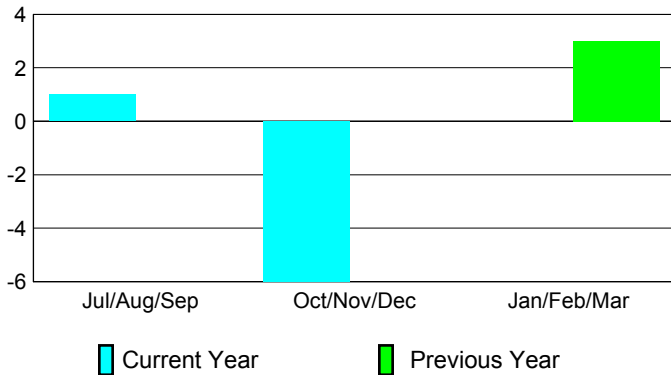

2012-2013 GMT Reports for District (or Undistricted) **District 322 D**

GMT: SANGEETA JATIA

Location: INDIA

GMT CA: 6

CLUBS

Club Results
2012-2013

Clubs
2011-2012

Month	New Club Goal	Actual New Clubs	Actual Dropped Clubs	Gain/Loss of Clubs	Gain/Loss of Clubs
Jul/Aug/Sep	0	2	-1	1	0
Oct/Nov/Dec	0	0	-6	-6	0
Jan/Feb/Mar	0				3
Totals	0	2	-7	-5	3

Club Results 2012-2013

Goal, New, Dropped, Gain/Loss

Comparison of Club Gain/Loss

Current Year Compared to the Previous Year

YTD Status Quo Clubs 2012-2013

Status Quo Clubs Compared to Status Quo Members

MEMBERSHIP

Membership Results
2012-2013

Membership
2011-2012

Month	Net Memb Goal	Actual New Memb	Actual Dropped Memb	Gain/Loss of Memb	Gain/Loss of Memb
Jul/Aug/Sep	0	182	-131	51	-34
Oct/Nov/Dec	0	164	-216	-52	-17
Jan/Feb/Mar	0				155
Totals	0	346	-347	-1	104

Membership Results 2012-2013

Goal, New, Dropped, Gain/Loss

Comparison of Membership Gain/Loss

Current Year Compared to the Previous Year

Gender Comparison 2012-2013

Jul/Aug/Sep

Oct/Nov/Dec

Jan/Feb/Mar

Male

Female