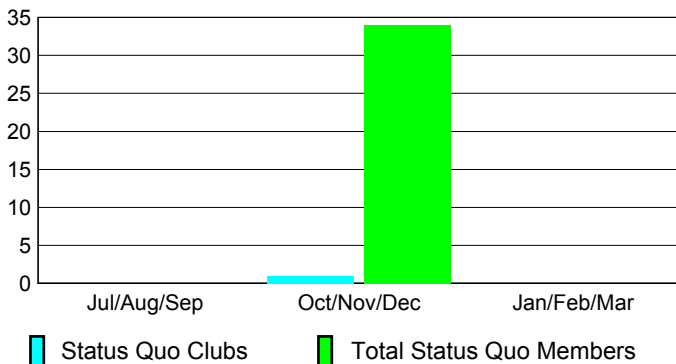

## CLUBS

Club Results  
2012-2013

Clubs  
2011-2012

Month	New Club Goal	Actual New Clubs	Actual Dropped Clubs	Gain/Loss of Clubs	Gain/Loss of Clubs
Jul/Aug/Sep	0	2	-1	1	0
Oct/Nov/Dec	0	0	-6	-6	0
Jan/Feb/Mar	0				3
<b>Totals</b>	<b>0</b>	<b>2</b>	<b>-7</b>	<b>-5</b>	<b>3</b>

### Club Results 2012-2013

Goal, New, Dropped, Gain/Loss

### Comparison of Club Gain/Loss

Current Year Compared to the Previous Year

### YTD Status Quo Clubs 2012-2013

Status Quo Clubs Compared to Status Quo Members