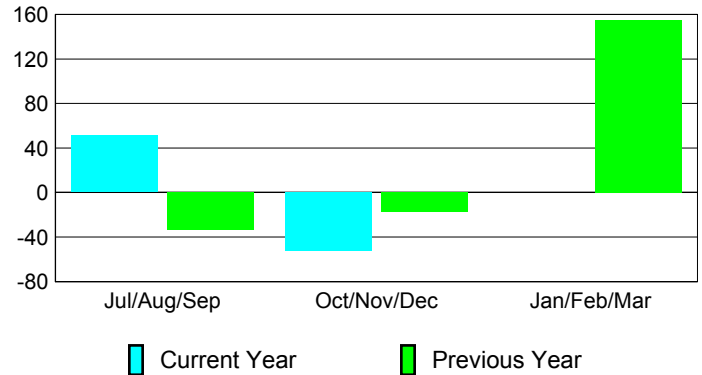

Gender Comparison 2012-2013

Jul/Aug/Sep

Oct/Nov/Dec

Jan/Feb/Mar

Male

Female