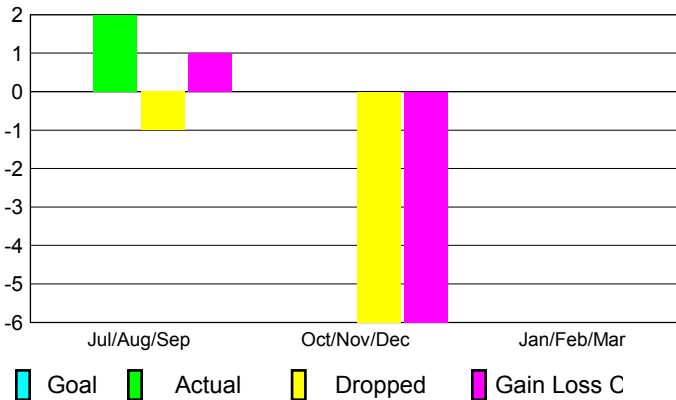

## CLUBS

Club Results  
2012-2013

Clubs  
2011-2012

Month	New Club Goal	Actual New Clubs	Actual Dropped Clubs	Gain/Loss of Clubs	Gain/Loss of Clubs
Jul/Aug/Sep	0	2	-1	1	0
Oct/Nov/Dec	0	0	-6	-6	0
Jan/Feb/Mar	0				3
<b>Totals</b>	<b>0</b>	<b>2</b>	<b>-7</b>	<b>-5</b>	<b>3</b>

### Club Results 2012-2013

Goal, New, Dropped, Gain/Loss

### Comparison of Club Gain/Loss

Current Year Compared to the Previous Year